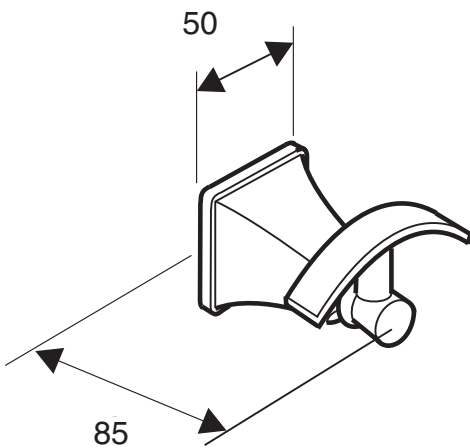

Memoirs Stately robe hook

Memoirs Stately accessories offer refined elegance with an Art Deco feel and complement the Memoirs Stately brassware range. Durable solid brass construction.

<b>Product</b>	492W-4	Memoirs Stately robe hook W50xD85mm
<b>Finishes</b>	Polished chrome (-CP), French gold (-AF)	
<b>Fixings</b>	Fixings included	
<b>Associated products</b>	Memoirs Stately brassware, showers and accessories range	
<b>Recommended suites</b>	Iron Works, Portrait, Devonshire suites	

To order, please use the product code and add the finish reference, eg. -00 for white.

All measurements shown are in millimetres.  
Sizes are approximate.

P5112